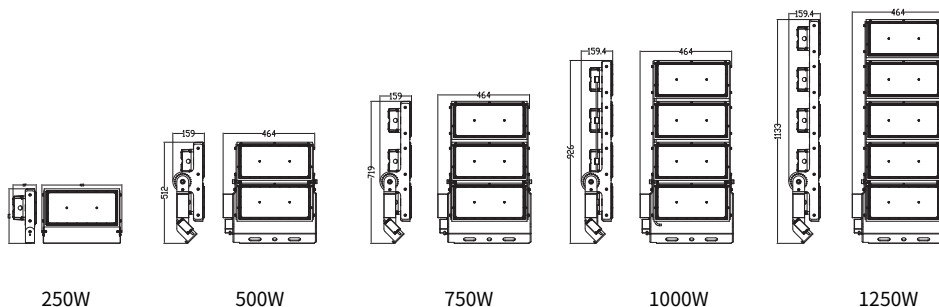

! Warning

1. 1, Carefully read the installation instructions and ensure the mains supply is isolated before installation
2. 2, All electrical work must be undertaken by a qualified contractor to ensure latest wiring regulations.
3. 3, Disconnect power before installing or doing any maintenance.
4. 4, This light should not be used in areas with limited ventilation or high ambient temperatures.
5. 5, The light source contained in this luminaire shall only be replaced by the manufacturer or his service agent or a similar qualified person.
6. 6, The external flexible cable or cord of this luminaire cannot be replaced; if the cord is damaged, the luminaire shall be destroyed.

⚡ Specification:

Model No:	GL-FL05-250W	GL-FL05-500W	GL-FL05-750W	GL-FL05-1000W	GL-FL05-1250W
Wattage:	250W	500W	750W	1000W	1250W
Lumens:	3,500LM	70,000LM	105,000LM	140,000LM	175,000LM
Beam Angle:	symmetrical Beam Angle 10°/25°/45°/60°/90°				
IP Rating:	IP66				
N.W:	5.0Kg	13.4Kg	18.1Kg	21.3Kg	27.4Kg
G.W:	5.4Kg	15.2Kg	20.3Kg	24.5Kg	30.9Kg
Product Size:	405x276x117 mm	464x512x159 mm	464x719x159 mm	464x926x159 mm	464x1133x159 mm
Carton Size:	471x300x170 mm	471x500x170 mm	471x700x170 mm	471x900x170 mm	471x1100x170 mm

⚡ Specification: