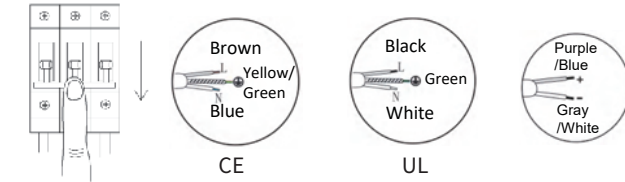

⚡ Specification:

Model No:	GL-FL05-250W	GL-FL05-500W	GL-FL05-750W	GL-FL05-1000W	GL-FL05-1250W
Wattage:	250W	500W	750W	1000W	1250W
Lumens:	3,500LM	70,000LM	105,000LM	140,000LM	175,000LM
Beam Angle:	symmetrical Beam Angle 10°/25°/45°/60°/90°				
IP Rating:	IP66				
N.W:	5.0Kg	13.4Kg	18.1Kg	21.3Kg	27.4Kg
G.W:	5.4Kg	15.2Kg	20.3Kg	24.5Kg	30.9Kg
Product Size:	405x276x117 mm	464x512x159 mm	464x719x159 mm	464x926x159 mm	464x1133x159 mm
Carton Size:	471x300x170 mm	471x500x170 mm	471x700x170 mm	471x900x170 mm	471x1100x170 mm

⚡ Specification:

⚡ Installation Method:

Turn off the Power switch

⚠ Connecting the cable requires an IP65 Tightness level

IP66 waterproof junction box (Not equipped with lights)

Fixture input wire

1.Lamp Fasten and Wire